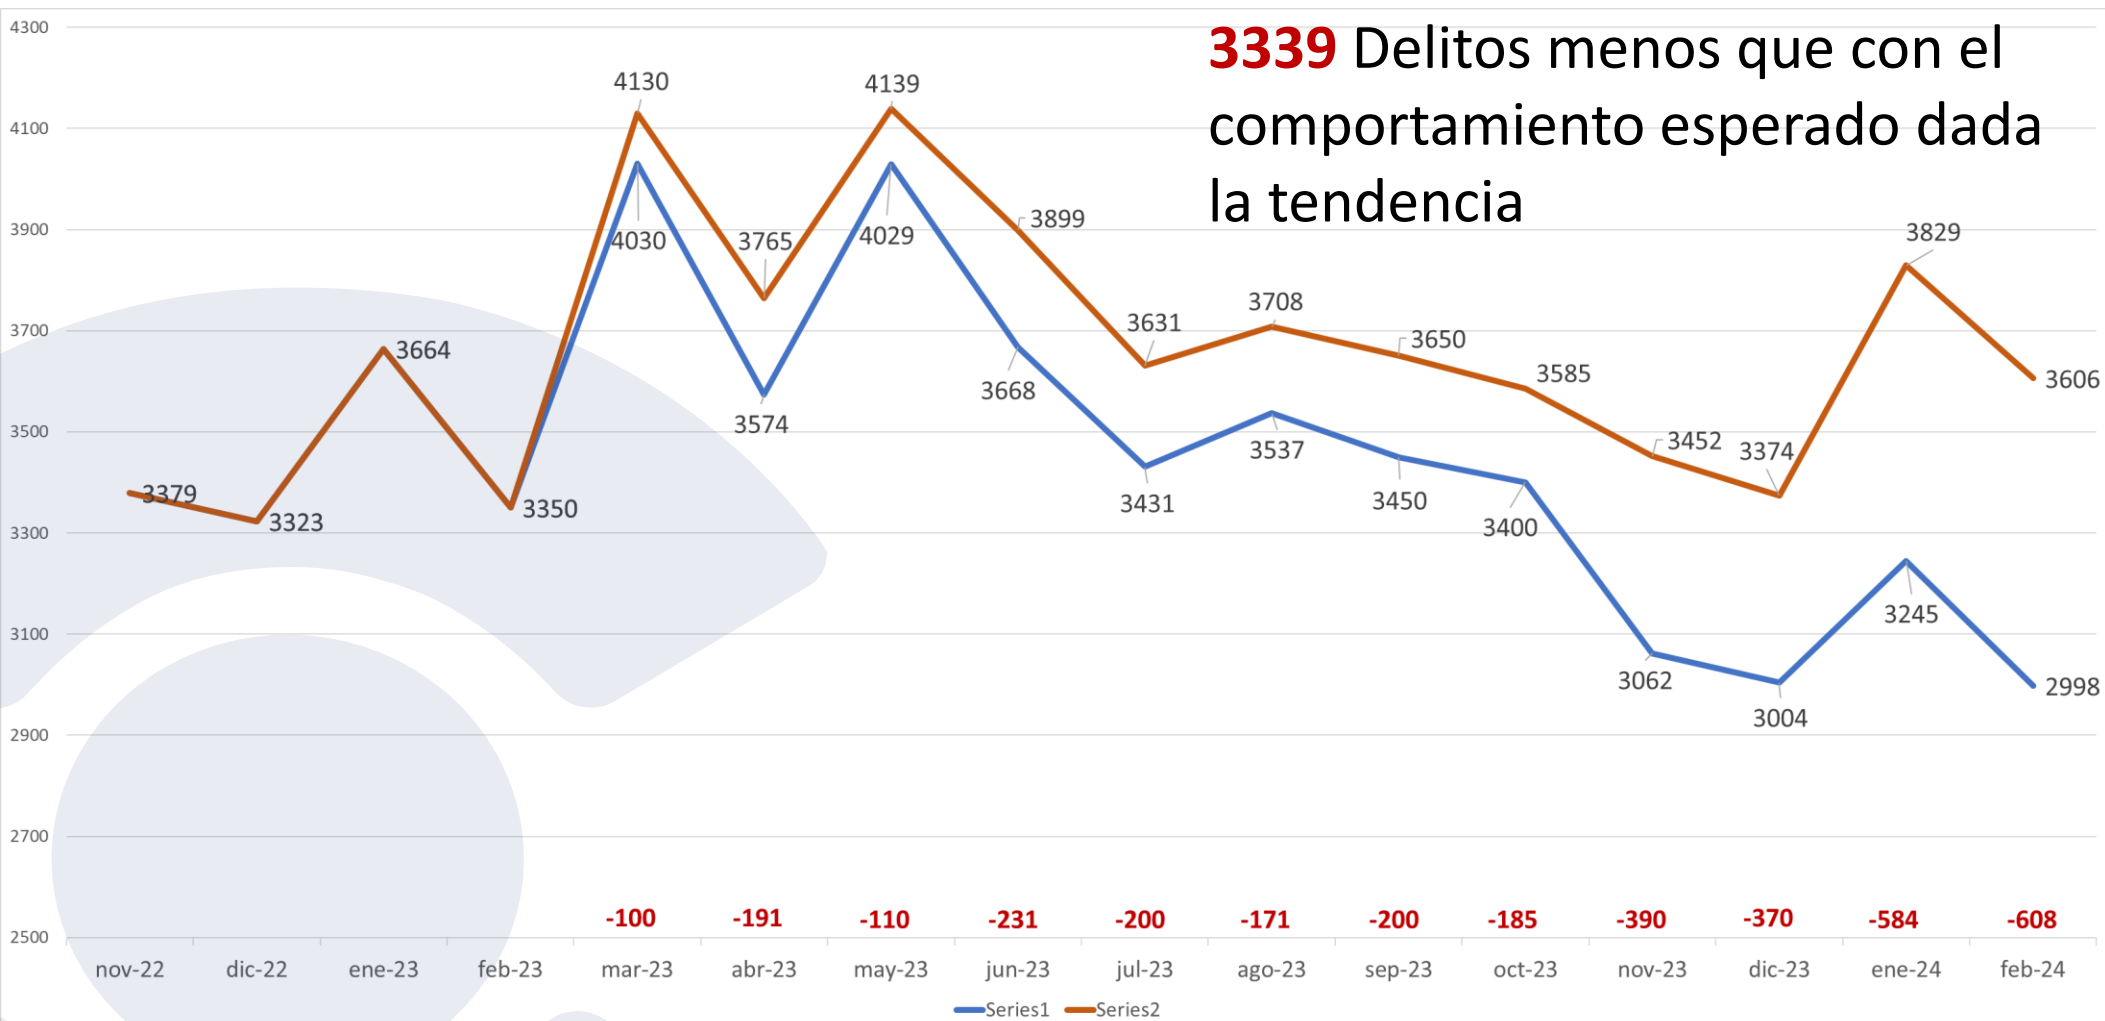

COMPORTAMIENTO DE LA INCIDENCIA DELICTIVA 2022 - 2024