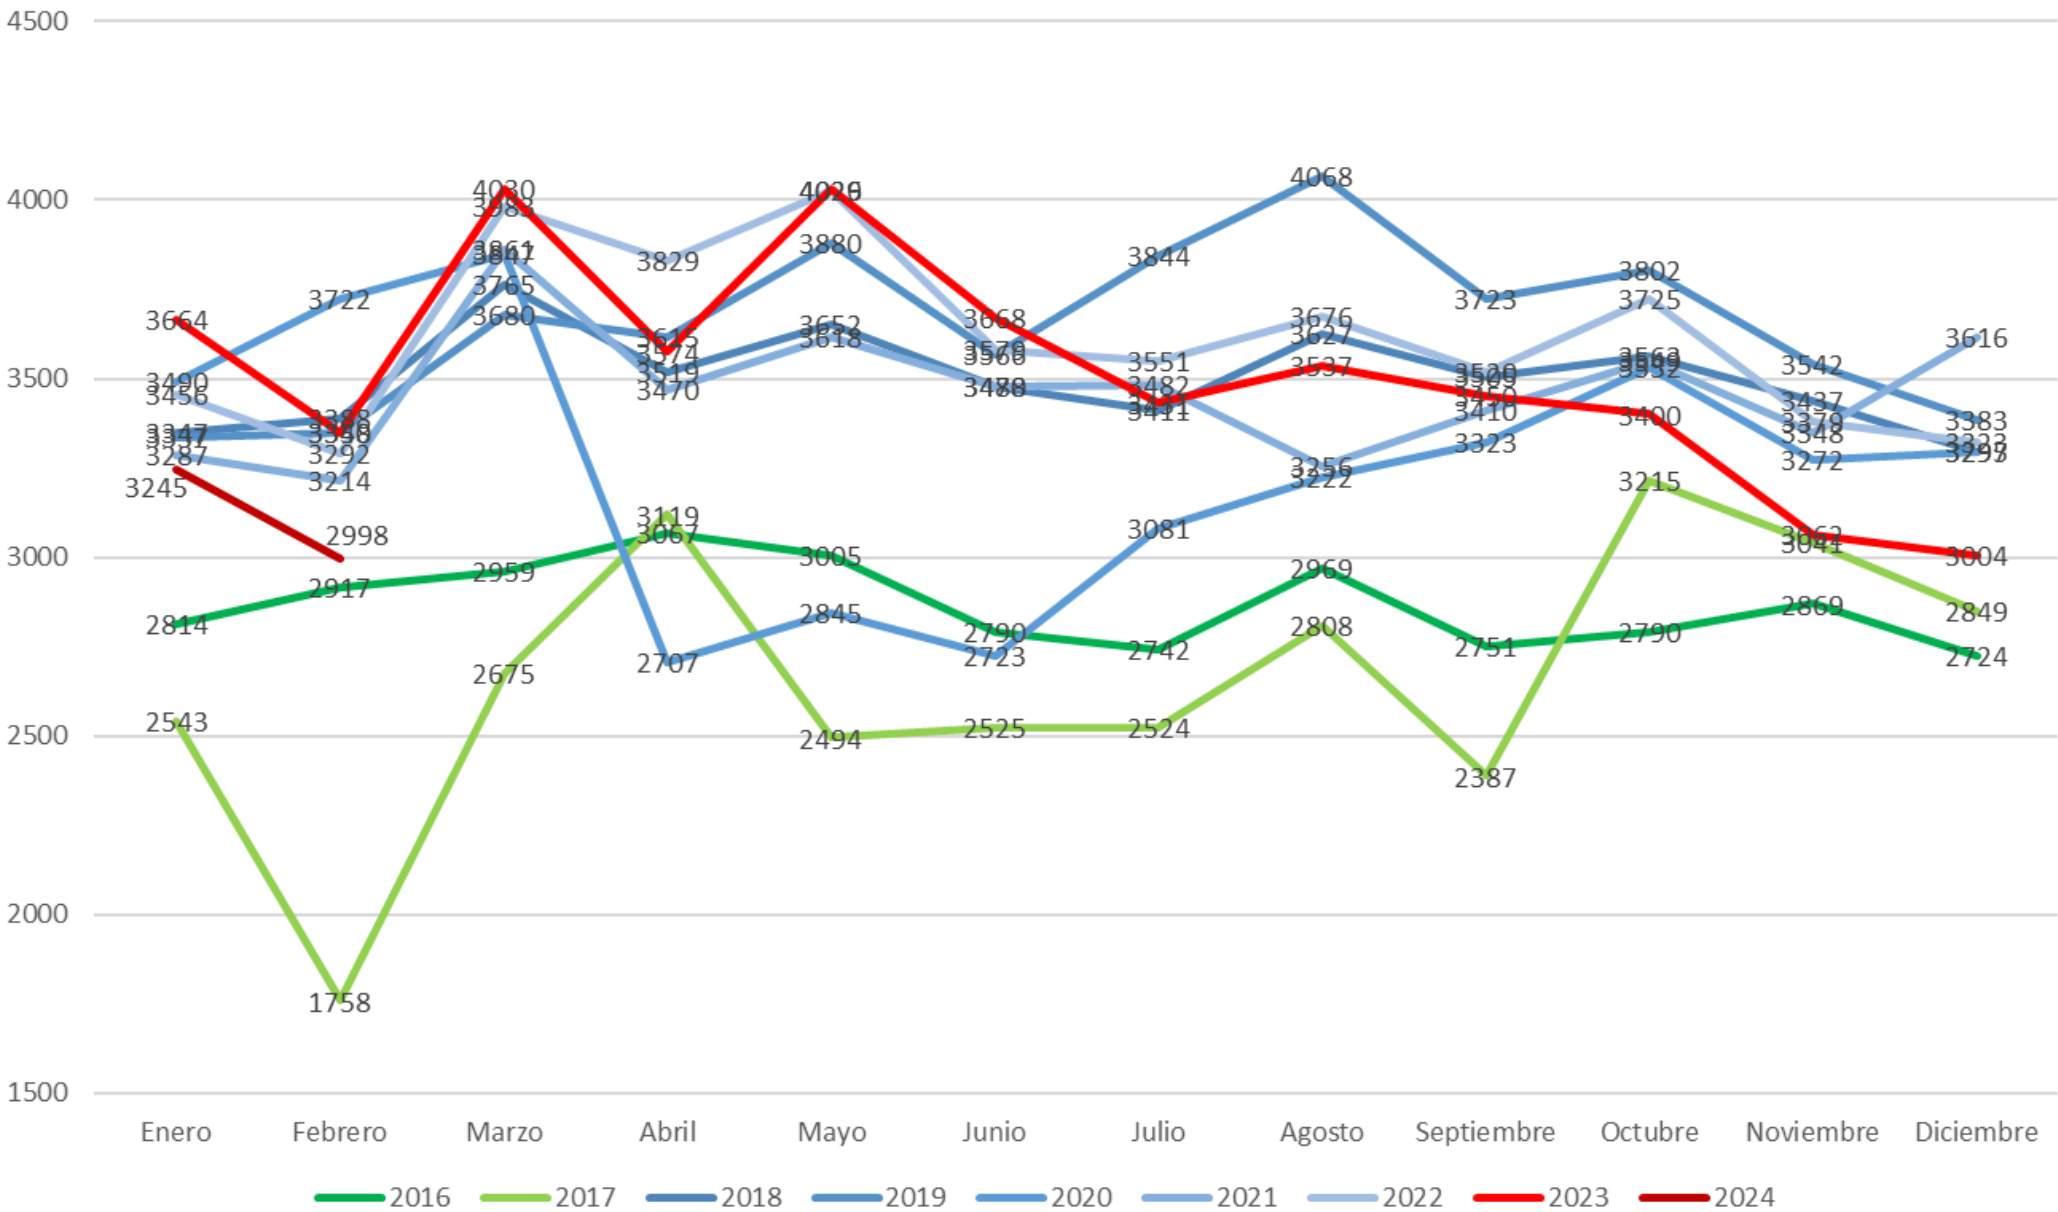

The logo for the Fiscalía General del Estado de Oaxaca (FGEO) features the letters 'FGEO' in a bold, blue, sans-serif font. The letter 'O' is stylized as a circle with a white center and a blue outline, and the 'E' has a white negative space in its middle bar.The official logo of the Fiscalía General del Estado de Oaxaca. It consists of the words 'FISCALÍA' and 'GENERAL' stacked vertically in a large, bold, blue, sans-serif font. Below 'GENERAL' are three horizontal blue lines, followed by the words 'DEL ESTADO DE' in a smaller, blue, sans-serif font, and another set of three horizontal blue lines. At the bottom, the word 'OAXACA' is written in the same large, bold, blue, sans-serif font as the top two words.

**EVOLUCIÓN 2016 - 2024**

A large, light blue, semi-transparent graphic of a gear or cogwheel is positioned in the lower-left quadrant of the page. It is partially cut off by the bottom and left edges of the frame.

# COMPORTAMIENTO DE LA INCIDENCIA DELICTIVA ENERO 2016-FEBRERO 2024