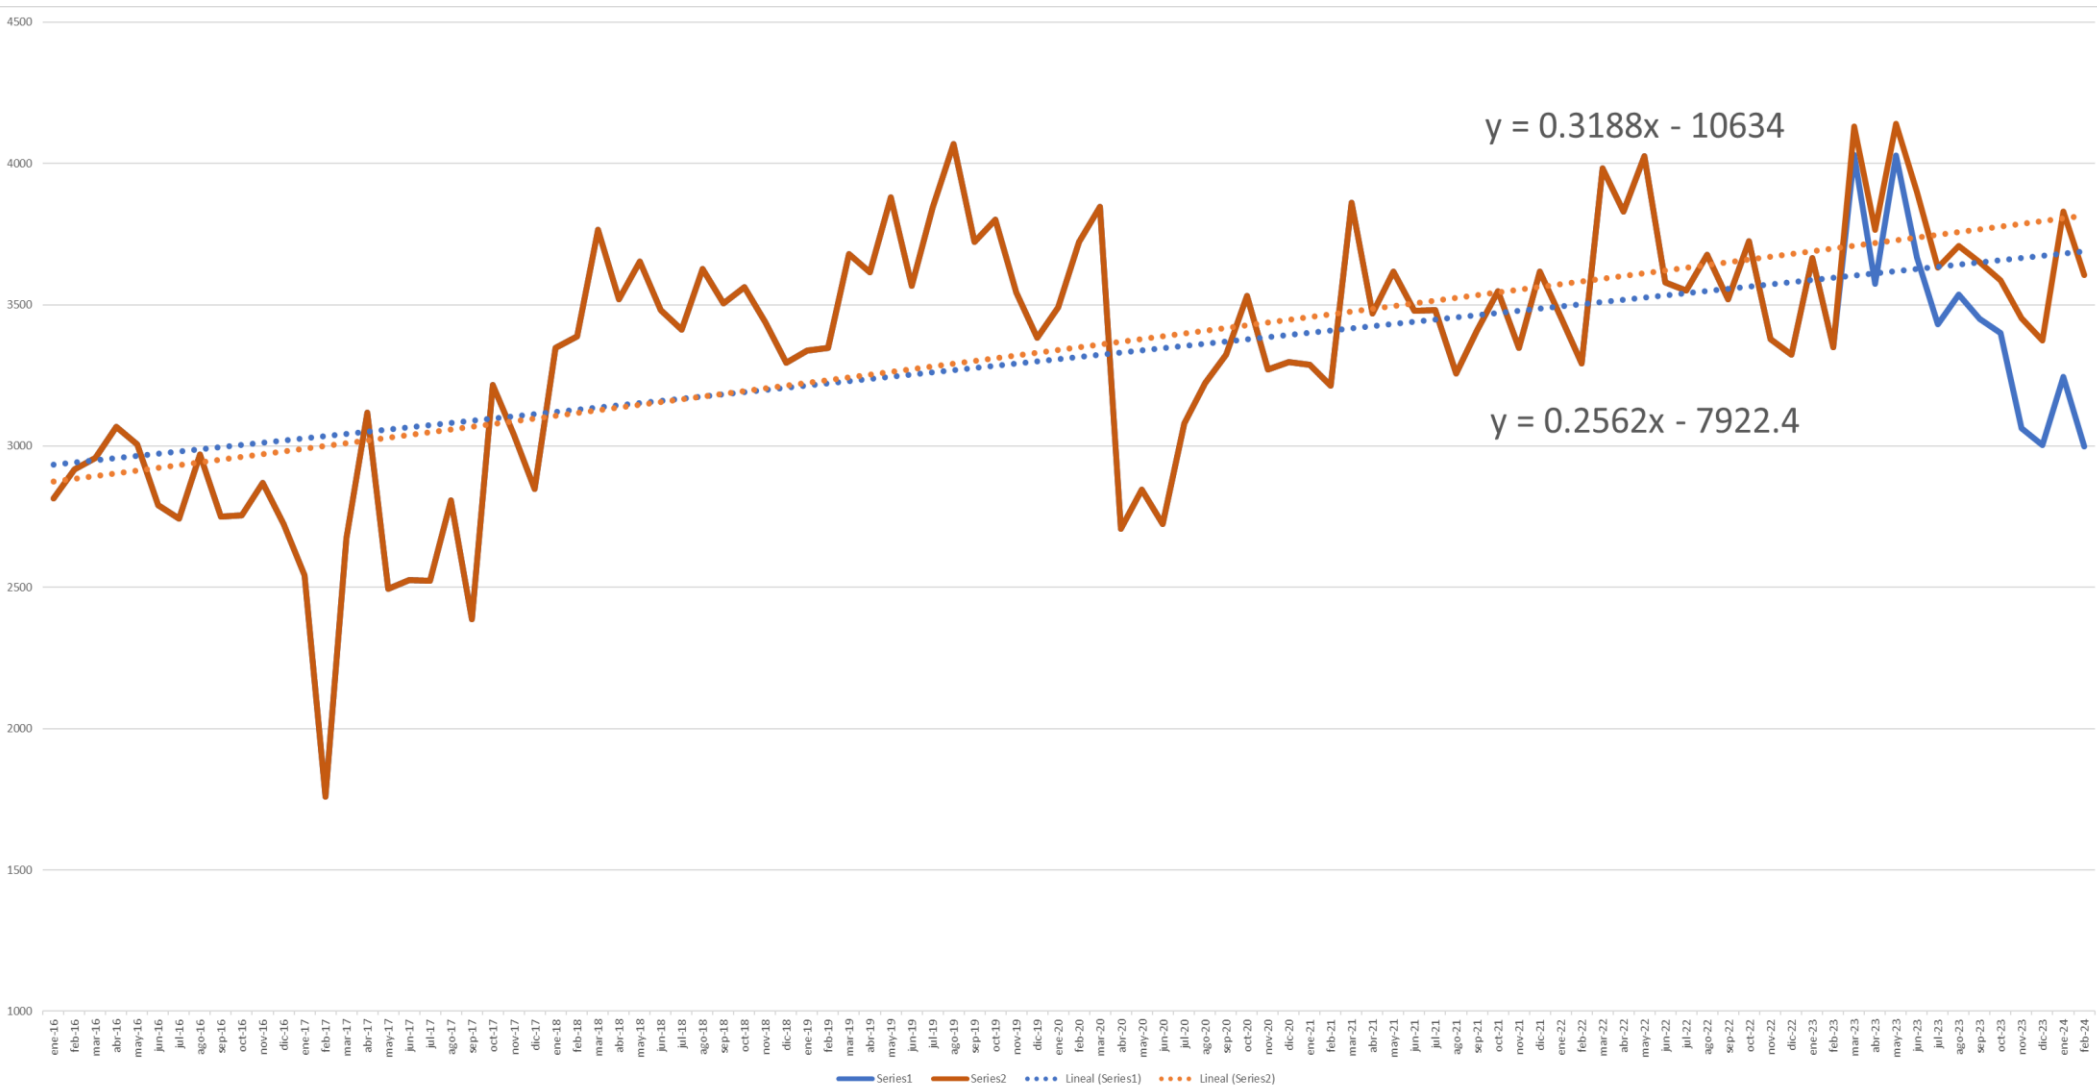

The logo for the Fiscalía General del Estado de Oaxaca (FGEO) features the letters 'FGEO' in a bold, blue, sans-serif font. The letter 'O' is stylized as a circle with a white center and a blue outline, and the 'E' has a white negative space in its middle bar.The official logo of the Fiscalía General del Estado de Oaxaca. It consists of the words 'FISCALÍA' and 'GENERAL' stacked vertically in a large, bold, blue, sans-serif font. Below 'GENERAL' are three horizontal blue lines, followed by the words 'DEL ESTADO DE' in a smaller, blue, sans-serif font, and another set of three horizontal blue lines. At the bottom, the word 'OAXACA' is written in the same large, bold, blue, sans-serif font as the top two words.

**EVOLUCIÓN 2016 - 2024**

A large, light blue, semi-transparent graphic of a gear or cogwheel is positioned in the lower-left quadrant of the page. It is partially cut off by the bottom and left edges of the frame.

# COMPORTAMIENTO DE LA INCIDENCIA DELICTIVA ENERO 2016-FEBRERO 2024